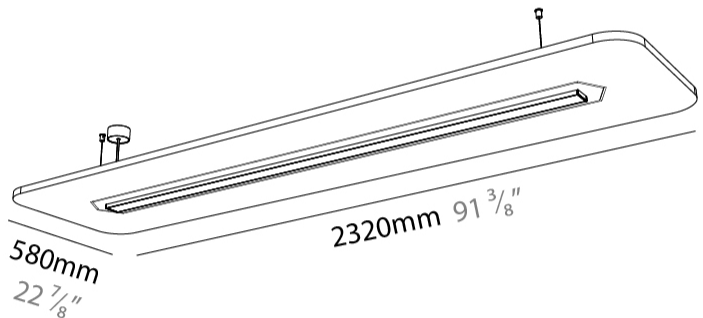

Holder Finish: [SSR / BKV / CWI / CRY / HAB / LAG / UFT / ITA / RUA / RUR / MIC / FTG / MYG / TWT / LOD / PUS / FRO / FUP / KIA / POP / BLS / SPG / MEY / GOH / GUM / CHC / COM / ABZ / JAG](#)

Accent Finish: [OPL / MPM / CMP / BKR / WHR / GCL / WWR / WWL / WDA](#)

Acoustic Finish: [SFW / CYW / SEE / SYN / MTS / PMB / TTN / CYB / STO / DPE / BES / SHB / ARE / ANE / VRD / CRF](#)

Fixture Material: [Acoustic / Aluminum / PMMA](#)

Primary Material: [Acoustic](#)

Cable Details: [2000mm/78 3/4" or 6000mm/236 1/4" Cable, - Transparent](#)

ELECTRICAL

Lamp Type: LED
Input Wattage (W): 73.1
Total Output Wattage (W): 66.3
Dimming: [Non-dimming / DALI Dimming / MATTER Dimming](#)
Driver Included: No
Driver Location: Remote
Driver Class: Class 2
Input Voltage (V): 120 - 277
Upon Request: [0 - 10V Dimming / Phase Dimming](#)

LED

Color Temperature (°K): [2700 / 3000 / 3500 / 4000](#)
Max. Delivered Lumen (lm): Max 10140
Nominal Lumen (lm): Max 12120
CRI: >90 CRI
Lamp Life (hrs): 50000

OPTICAL

RATINGS AND CERTIFICATIONS

Certified By: Certified for North American Standards

© 2026, T 1800-388-3382, F 416-247-9319, www.zaneen.com

Available for International specifications by adding 'INT' at the end of the existing Model #. For assistance on 'custom' specifications, contact zteam@zaneen.com. In a constant effort to supply the best product, we reserve the right to change specifications or materials without notice. The most recent specification sheets are found at zaneen.com